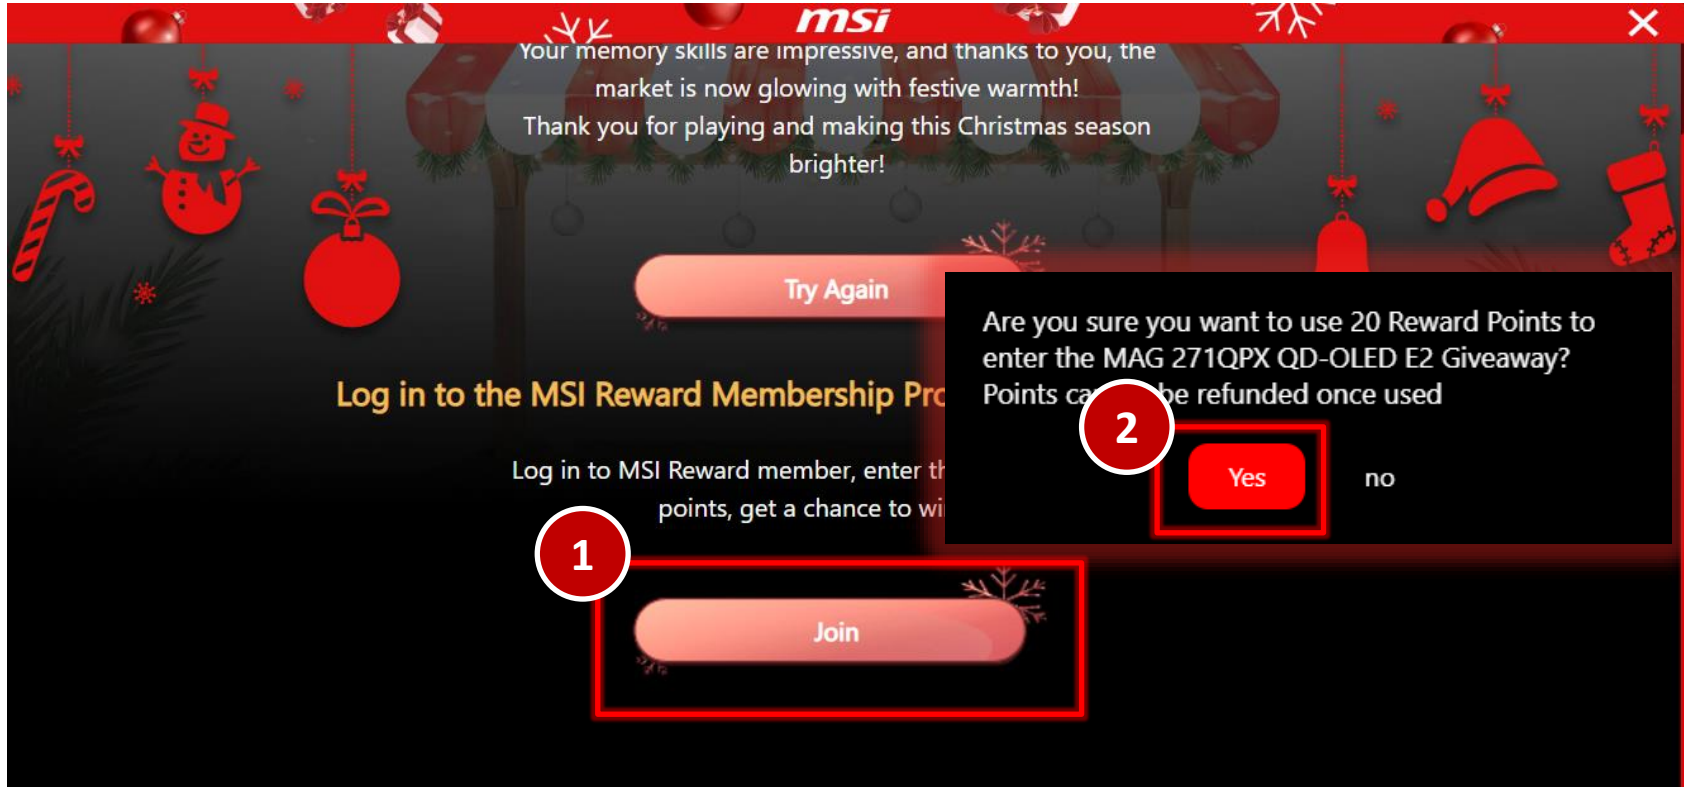

msi

Festival Of Lights

NEXT-LEVEL AI PC

1. Click the Play button to start the game.

2. The lights will light up in sequence.
Click them in the correct order.

3. If you click incorrectly, a red light will appear, and the game will restart from the first level.

msi

4. The game consists of three levels in total.

5. After completing the levels, you can choose to use 20 Reward Points to enter the giveaway!

msi

Turn Points
Into Christmas Gifts

NEXT-LEVEL AI PC

1. Choose a gift pack and use the required Reward Points to join the giveaway.